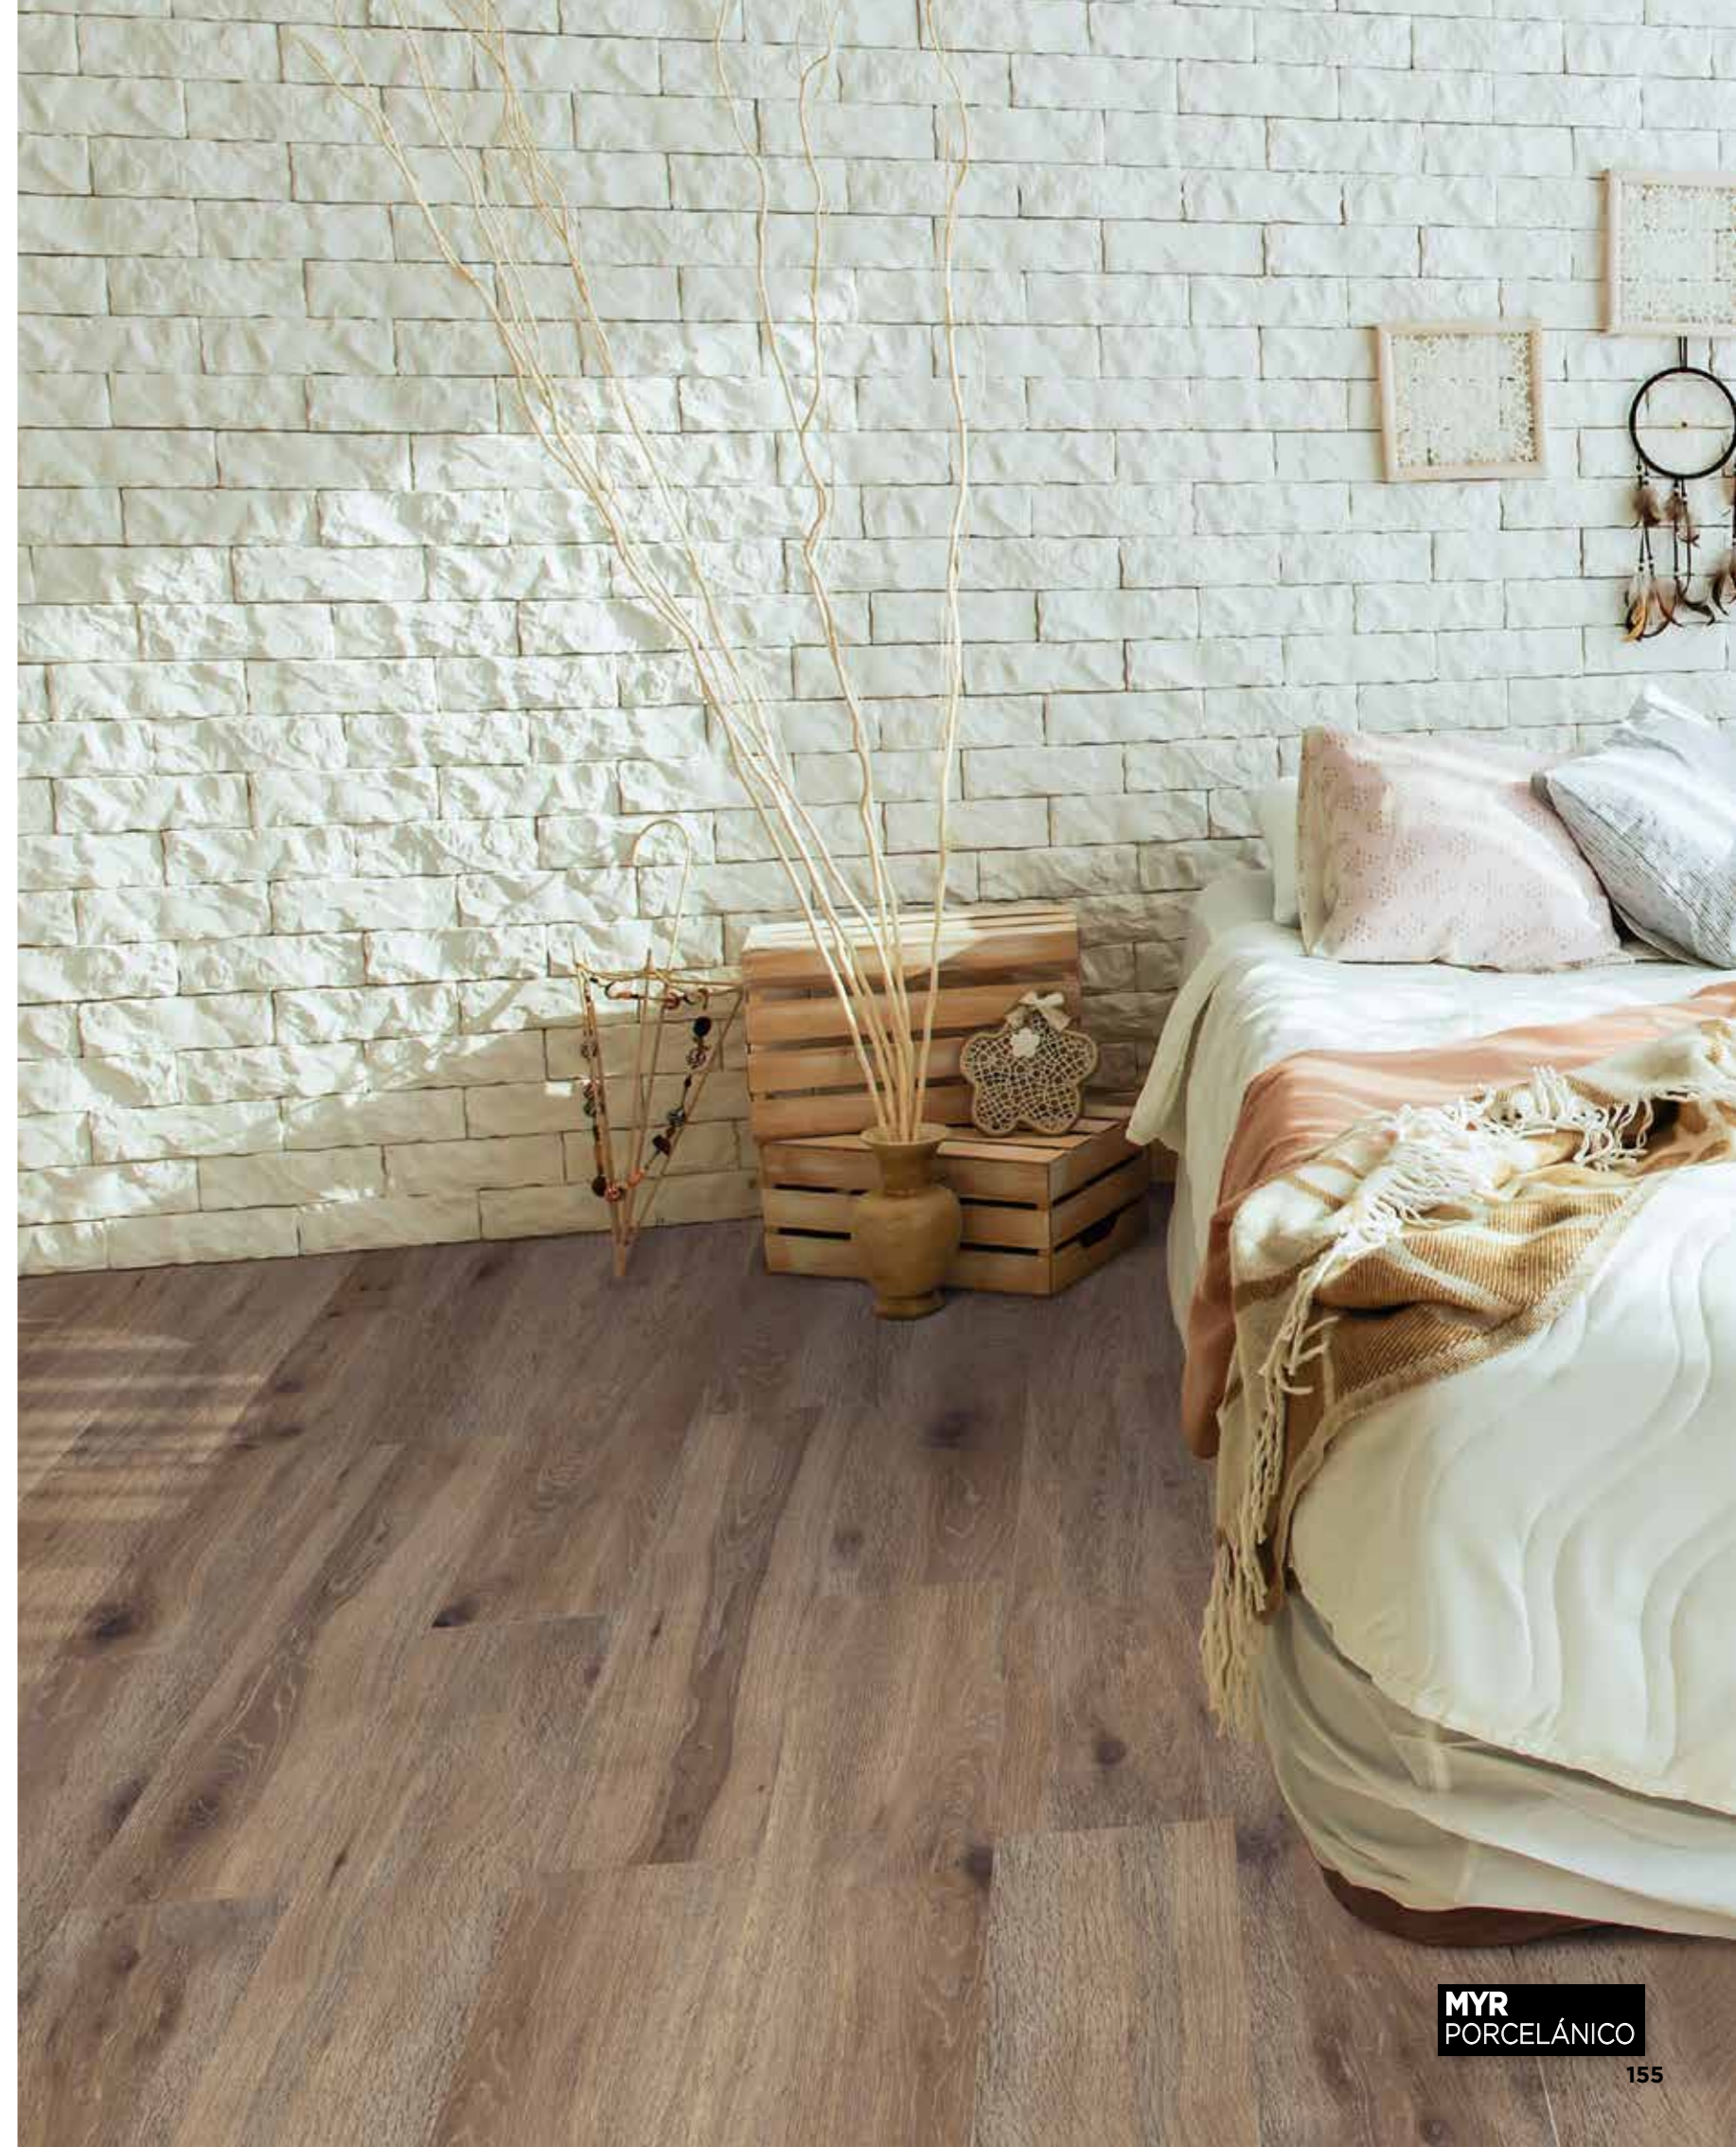

DECK.

PORCELAIN TILE
 3 COLOR_ ROBLE/NATURAL/GRIS
 1 SIZE_
 7,47"x247,22"RECTIFIED(19,5x120cm)
 MATT

DECK ROBLE
 19,5x120 cm. M **AD**
 7,47"x47,22"
 RECTIFIED

DECK NATURAL
 19,5x120 cm. M **AD**
 7,47"x47,22"
 RECTIFIED